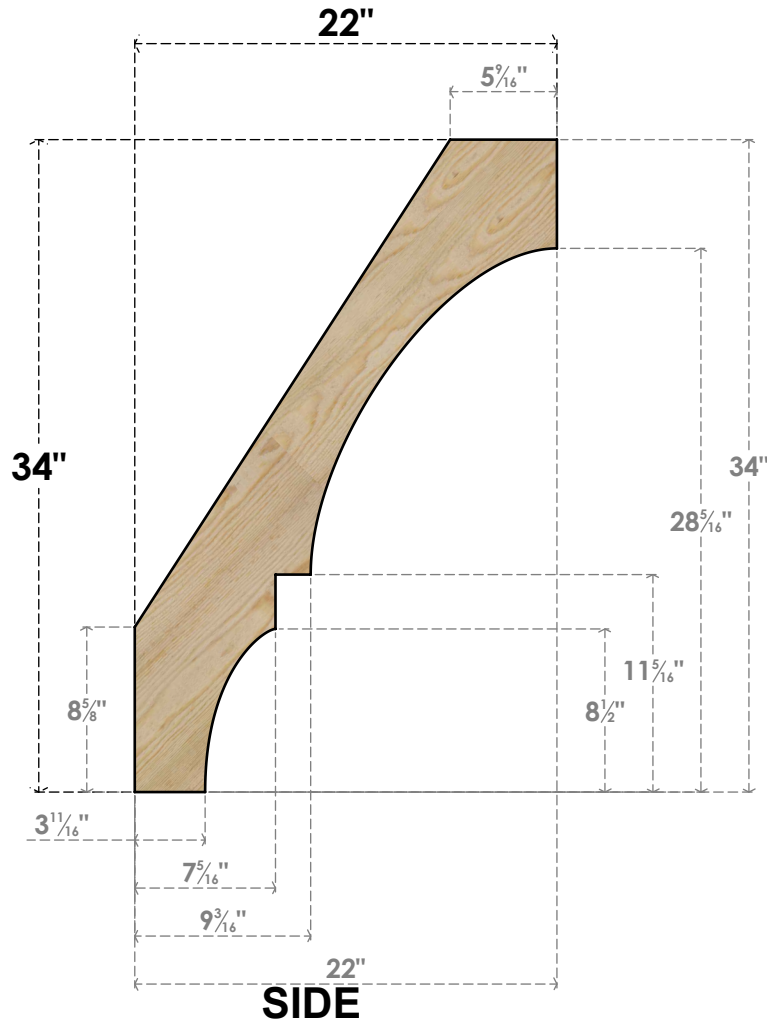

BRC06X22X34BOA00RDF

6"W X 22"D X 34"H BALBOA ROUGH SAWN BRACE, DOUGLAS FIR

EKENA MILLWORK
 2300 WEST MAIN ST.
 CLARKSVILLE, TX 75426
 TOLL FREE: 866-607-0453
 WWW.EKENAMILLWORK.COM

NOTES

1. INSTALLATION TO BE COMPLETED IN ACCORDANCE WITH MANUFACTURER'S SPECIFICATIONS.
2. DRAWING MAY NOT BE TO SCALE
3. THIS DRAWING IS INTENDED FOR DESIGN AND PLANNING PURPOSES ONLY.
4. ALL INFORMATION CONTAINED HEREIN WAS CURRENT AT THE TIME OF DEVELOPMENT BUT MUST BE REVIEWED AND APPROVED BY THE PRODUCT MANUFACTURER TO BE CONSIDERED ACCURATE.
5. PRODUCTS ARE NOT KILN DRIED. THIS ITEM IS UNIQUE AND WILL CONTAIN THE NATURAL VARIATIONS THAT THE WOOD SPECIES OFFERS. THIS MAY RESULT IN VARIATIONS UP TO 1/4"